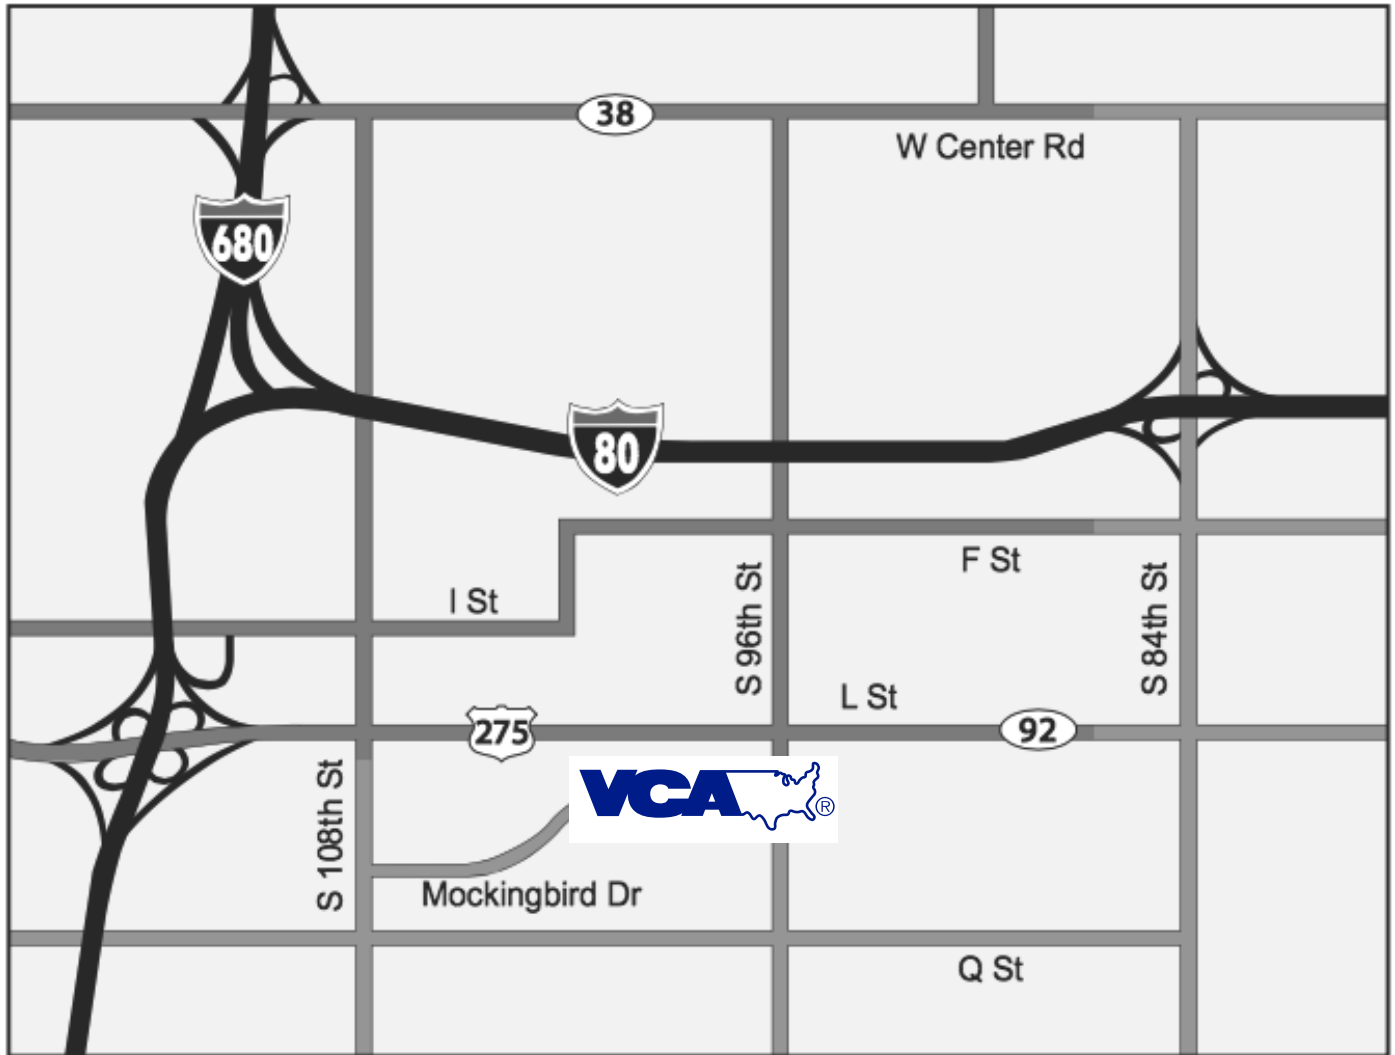

VCA MidWest Veterinary Referral
& Emergency Center
9706 Mockingbird Drive
Omaha, Nebraska USA 68127
P: 402.614.9000 / F: 310.442.4429
E: VCAMidwest@vca.com
www.vcamidwest.com

Referring
Veterinarian:

Hospital/Clinic
Name:

Referring Veterinarian's Signature

Date:

From Lincoln:

Take the L Street exit off of I-80 and go east to 96th Street. Turn right (south) onto 96th Street and proceed two (2) blocks to Mockingbird Drive. Turn right (west) onto Mockingbird Drive and proceed approximately one (1) block to 9706 Mockingbird Drive.

From Council Bluffs or East Omaha:

Take the 84th Street exit off of I-80. Go south on 84th Street to L Street. Turn right (west) onto L Street and proceed to 96th Street. Turn left (south) onto 96th Street and proceed two (2) blocks to Mockingbird Drive. Turn right (west) onto Mockingbird Drive and proceed approximately one (1) block to 9706 Mockingbird Drive.